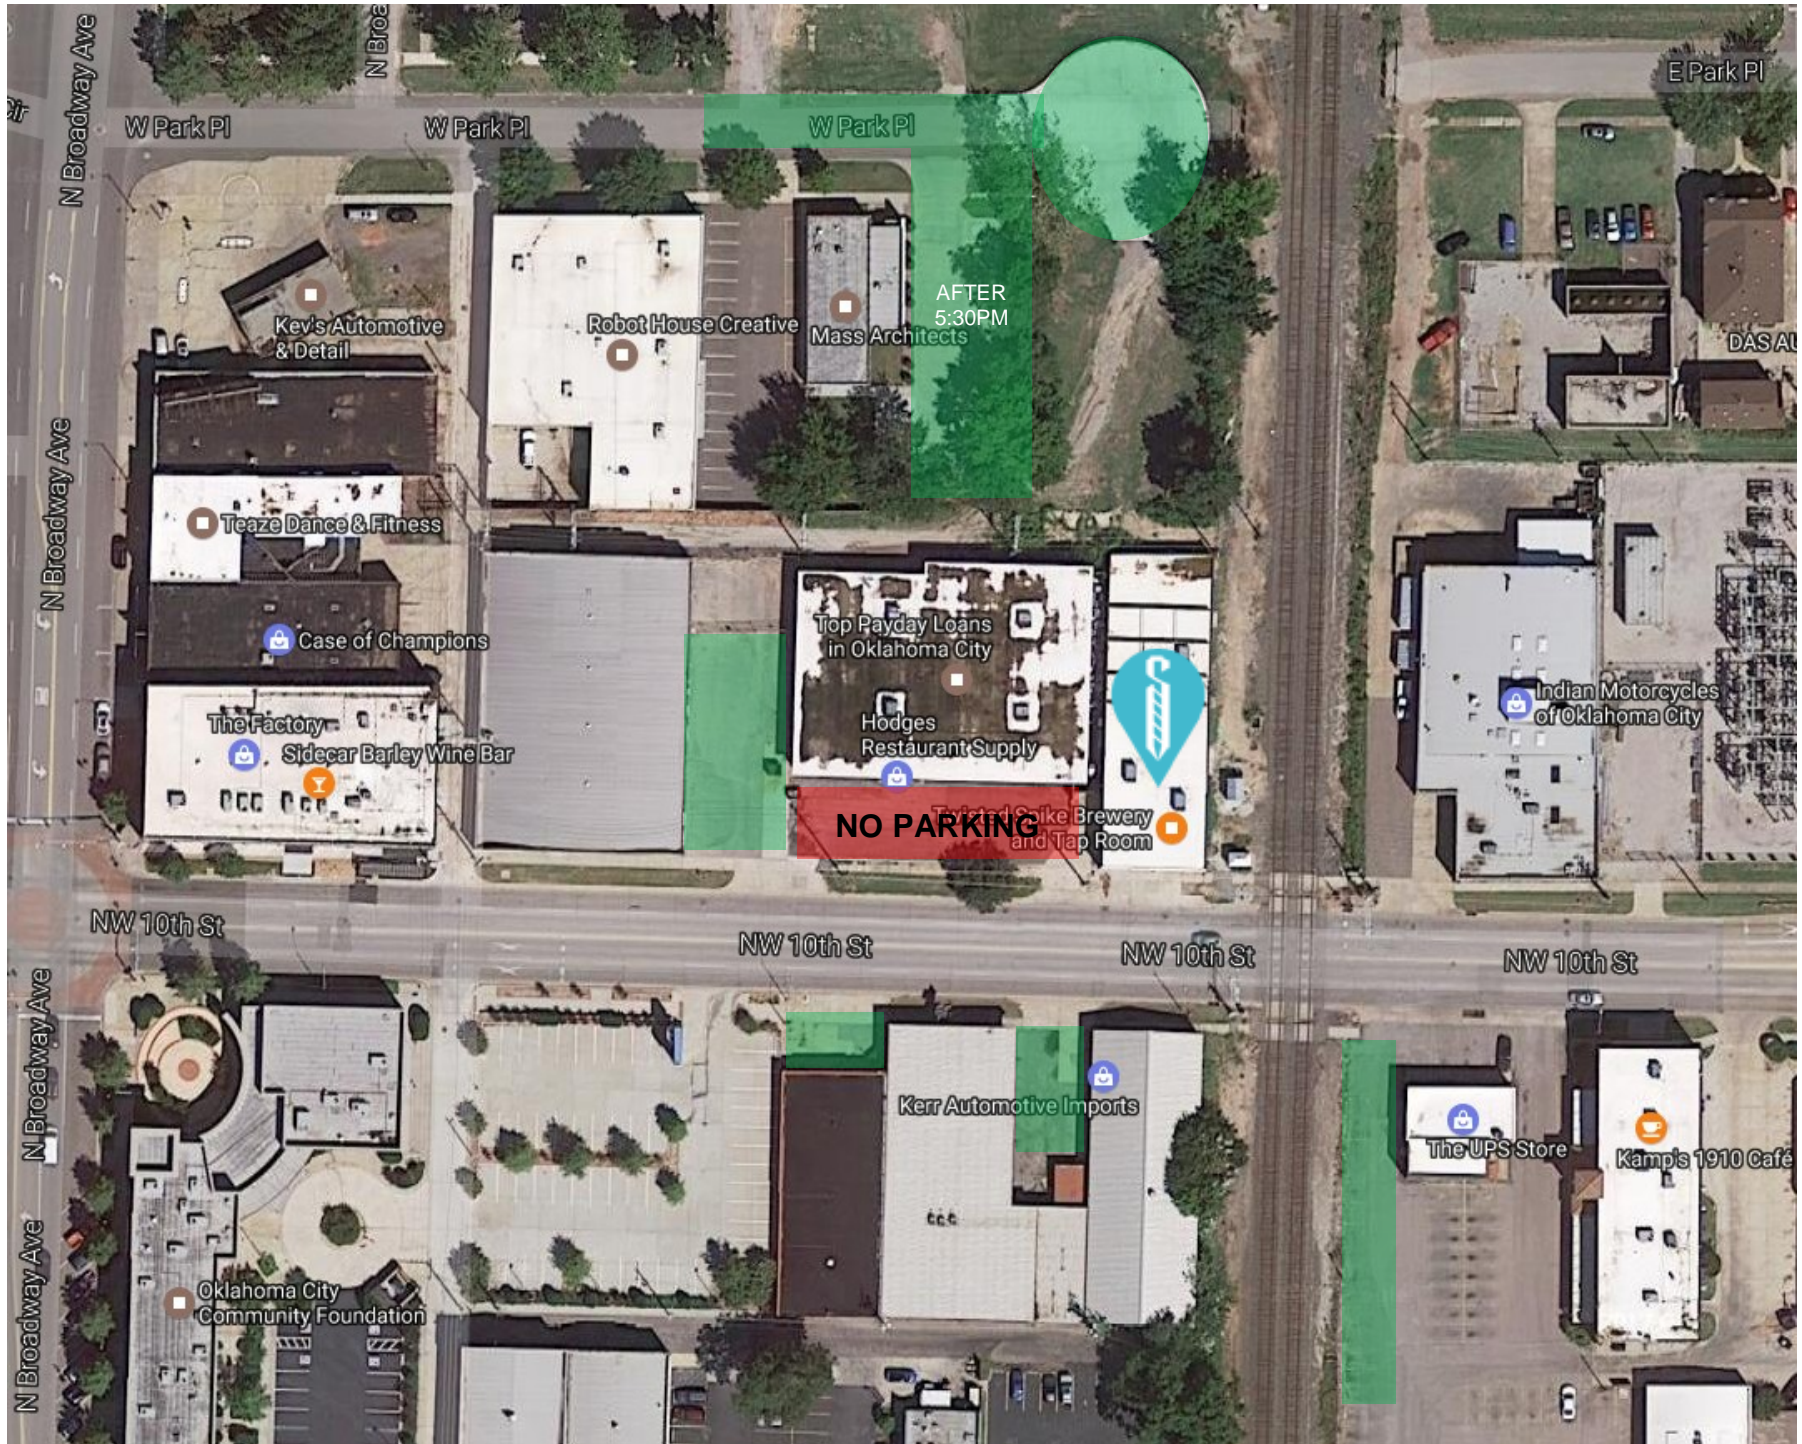

Suggested Parking

N Broadway Ave

N Broadway Ave

N Broadway Ave

N Broadway Ave

W Park Pl

W Park Pl

W Park Pl

E Park Pl

Kev's Automotive & Detail

Robot House Creative

Mass Architects

AFTER 5:30PM

Teaze Dance & Fitness

Case of Champions

The Factory
Sidecar Barley Wine Bar

Top Payday Loans
in Oklahoma City

Hodges
Restaurant Supply

NO PARKING

Tazind Boike Brewery
and Tap Room

Indian Motorcycles
of Oklahoma City

DAS AU

NW 10th St

NW 10th St